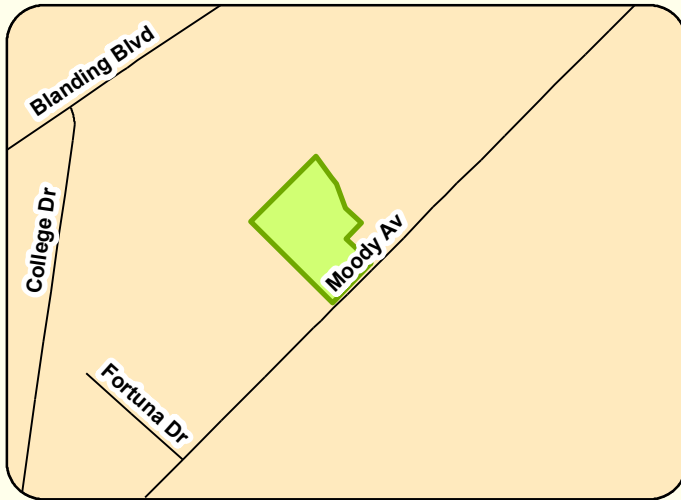

Location Map

Moody Ave Park is located at 3510 Moody Ave off Moody Ave, and has Softball Facility, Restroom, a picnic area with a covered pavilion, and an equipped playground.

Legend

-  Parking Handicap
-  Parking Lot
-  Pavilion Bldg
-  Playground

Moody Ave Park

3510 Moody Ave
Orange Park, FL

Parks and Recreation Division
www.claycountygov.com
(904)284-6378
(904)269-6378

Map Created: July 16, 2013
Clay County GIS Division