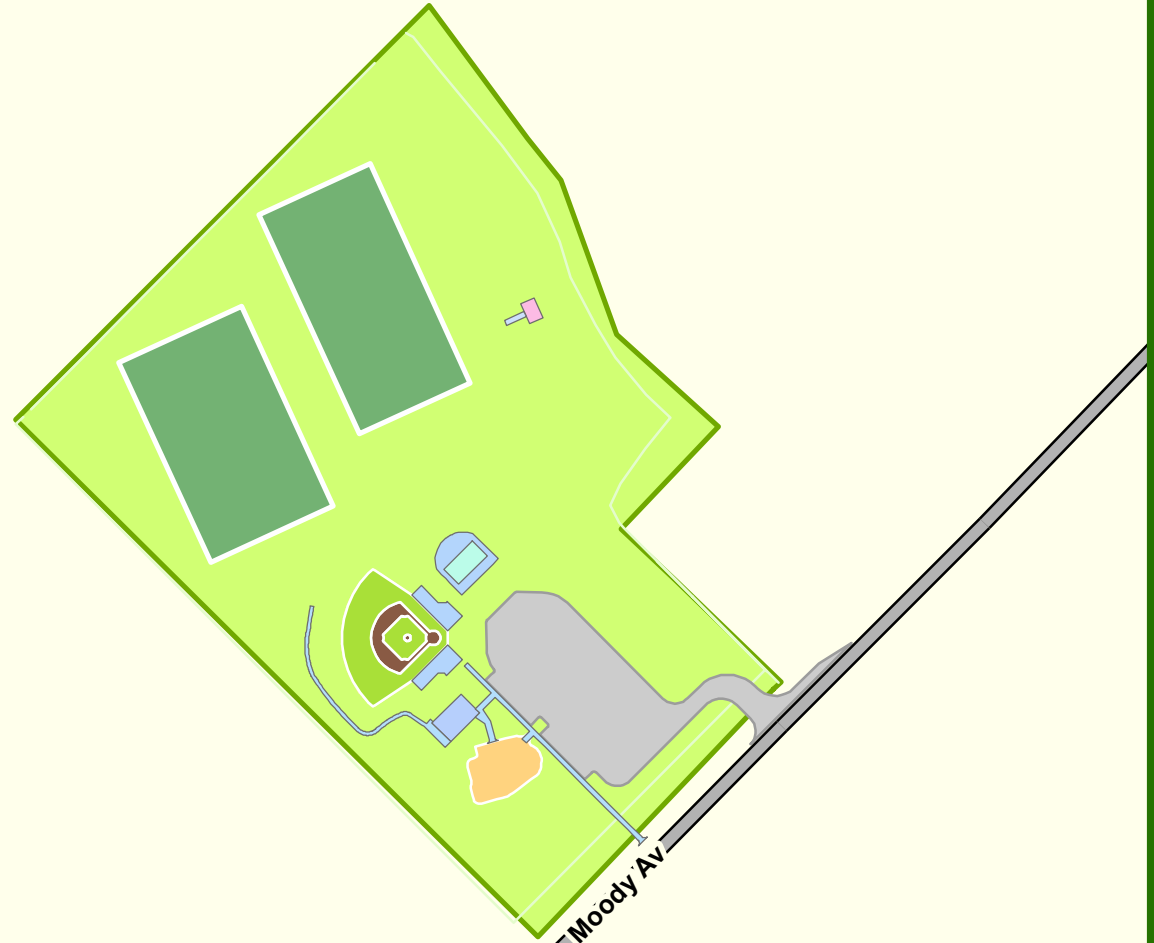

Location Map

Moody Ave Park is located at 3510 Moody Ave off Moody Ave, and has Softball Facility, Restroom, a picnic area with a covered pavilion, and an equipped playground.

Legend

-  Parking Handicap
-  Parking Lot
-  Pavilion Bldg
-  Playground

Moody Ave Park

3510 Moody Ave
Orange Park, FL

Parks and Recreation Division
www.claycountygov.com
(904)284-6378
(904)269-6378

Map Created: July 16, 2013
Clay County GIS Division