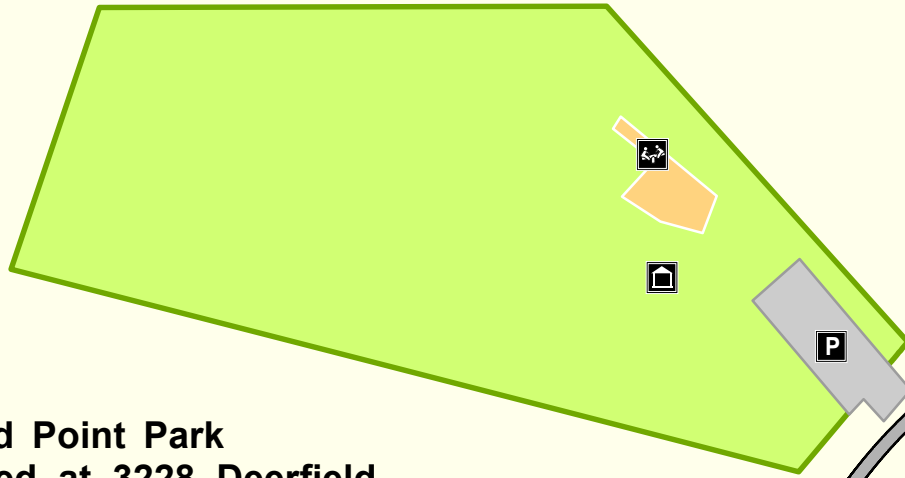

**Deerfield Point Park** is located at 3228 Deerfield Point Drive within the Deerfield Point development in the northern portion of the County. The 1.87-acre park includes one picnic area with a covered pavilion and one fully equipped play area.

### Location Map

### Legend

- Parking Lot
- Pavilion Bldg
- Playground

Clay County GIS Division

## Deerfield Point Park

3228 Deerfield Point Dr  
Orange Park, FL

Parks and Recreation Division  
[www.claycountygov.com](http://www.claycountygov.com)  
(904)284-6378  
(904)269-6378