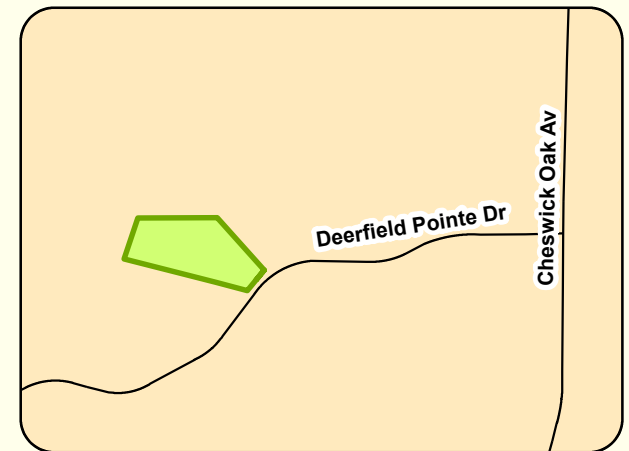

**Deerfield Point Park** is located at 3228 Deerfield Point Drive within the Deerfield Point development in the northern portion of the County. The 1.87-acre park includes one picnic area with a covered pavilion and one fully equipped play area.

### Location Map

### Legend

- Parking Lot
- Pavilion Bldg
- Playground

Clay County GIS Division