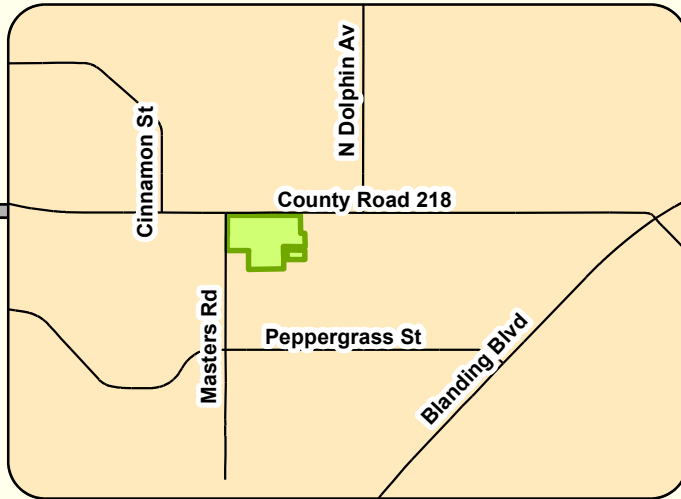

Location Map

Omega Park is a 16-acre park located at 4317 County Road 218. Seven baseball fields surround a large concession facility and allows for league and tournament competition. The park also includes two football fields, softball field and is currently leased to the Middleburg Association of Athletics (MAA). This park serves the Middleburg and Clay Hill areas. For information on activities and sign up dates, please contact MAA at (904) 338-6459.

Legend

-  Baseball Cage
-  Baseball Field
-  Concession Stand
-  MultiUse Field
-  Parking Handicap
-  Parking Lot
-  Pavilion Bldg
-  Playground
-  Tennis / Pickleball

Omega Park Playground is a .6-acre park located within the larger Omega Community Park located at 4319 CR 218 in the Middleburg-Clay Hill area. This park consists of one pavilion with picnic area, Tennis / Pickleball and a fully equipped playground.

Omega Park and Playground

4317 County Road 218
Middleburg, FL

Parks and Recreation Division
www.claycountygov.com
(904)284-6378
(904)269-6378