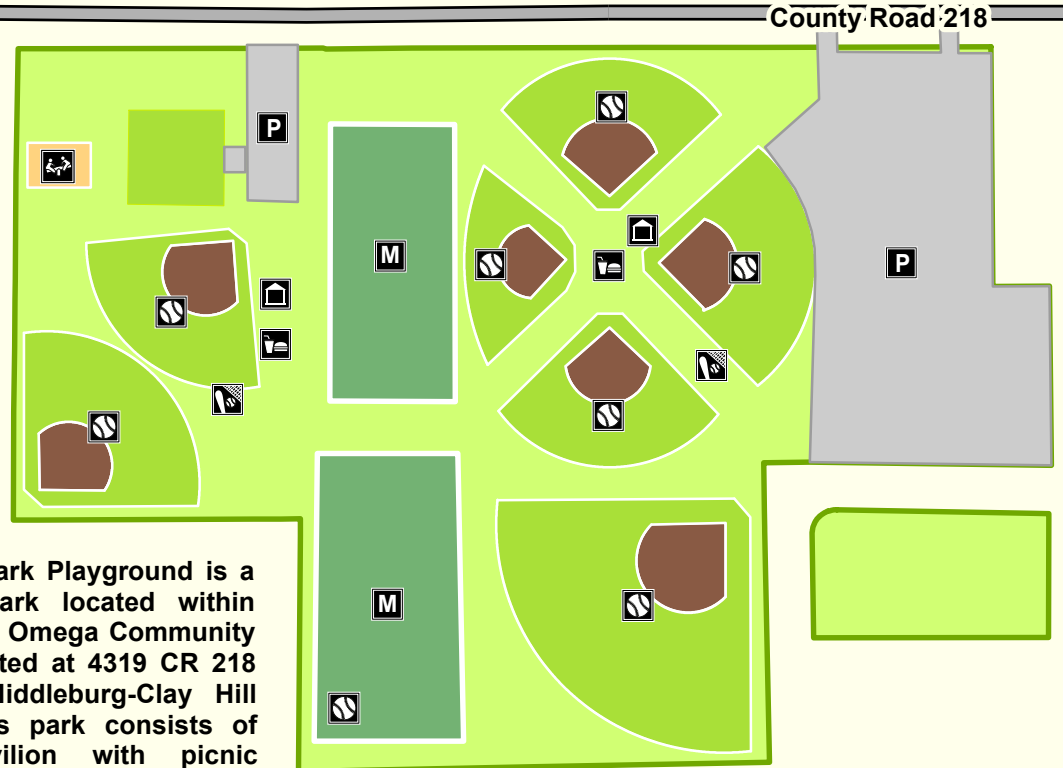

Location Map

Omega Park is a 16-acre park located at 4317 County Road 218. Seven baseball fields surround a large concession facility and allows for league and tournament competition. The park also includes two football fields, softball field and is currently leased to the Middleburg Association of Athletics (MAA). This park serves the Middleburg and Clay Hill areas. For information on activities and sign up dates, please contact MAA at (904) 338-6459.

Legend

-  Baseball Cage
-  Baseball Field
-  Concession Stand
-  MultiUse Field
-  Parking Handicap
-  Parking Lot
-  Pavilion Bldg
-  Playground
-  Tennis / Pickleball

Omega Park Playground is a .6-acre park located within the larger Omega Community Park located at 4319 CR 218 in the Middleburg-Clay Hill area. This park consists of one pavilion with picnic area, Tennis / Pickleball and a fully equipped playground.

Omega Park and Playground

4317 County Road 218
Middleburg, FL

Parks and Recreation Division
www.claycountygov.com
(904)284-6378
(904)269-6378