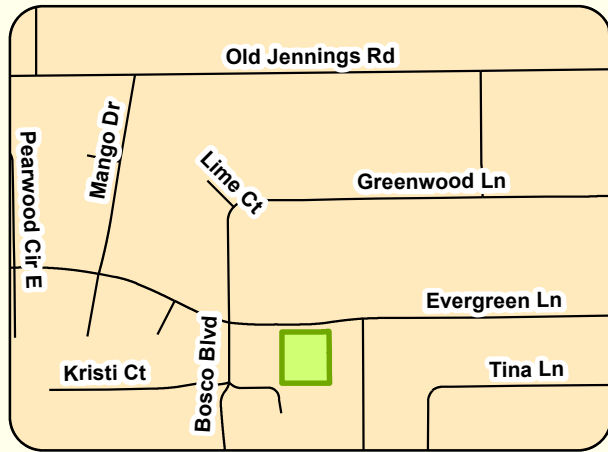

## Location Map

## Legend

Greenwood Park is a 1.13-acre park located at 245 Evergreen Lane. This park has three pavilions and four picnic areas, one basketball court and a fully equipped playground.

Clay County GIS Division